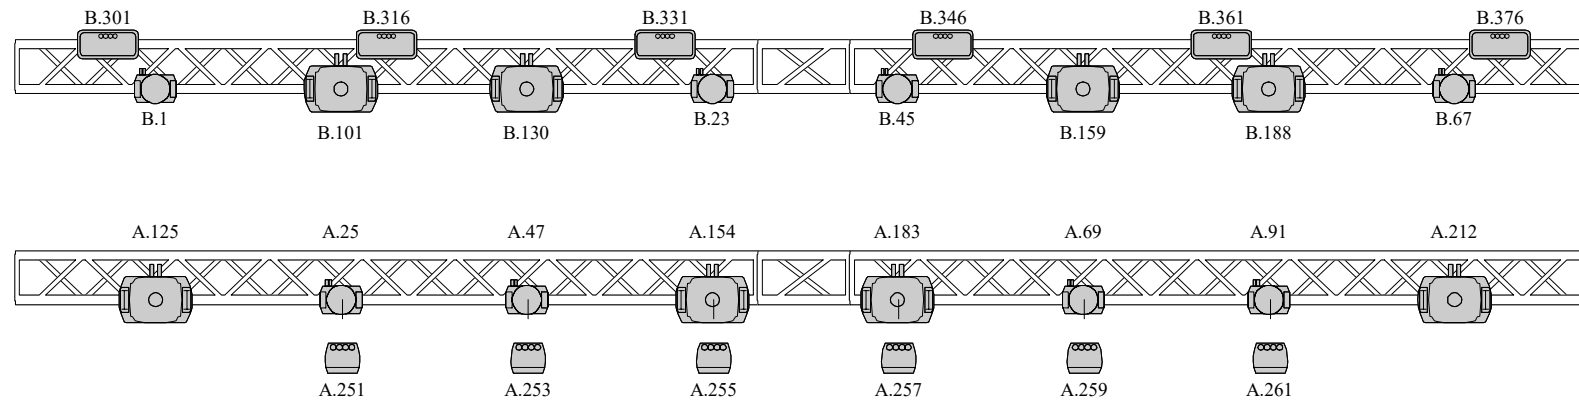

Backdrop

Paletten Viborg

Legend

Symbol	Name	Count	Mode	# Channels
	Robin LEDBeam 150	8	1	22
	TS 200 WW	8	3	3
	Cameo Zenit W300	6	15	15
	Maverick Force S	8	29	29
	Cameo Zenit P100	6	2	2

NOTER

Smoke: Level: A.501 - Fan: A.502

DMX & Network

2 x DMX Lines For Local Light

2 x DMX Lines For Guest Light

Venue Paletten Viborg

Version 2021-V3

Made By Simon Aagaard

Paletten